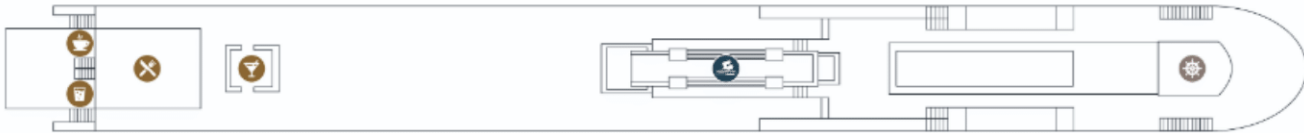

MS Porto Mirante

Deckplan | Deck plan

Sonnendeck | Sun deck

Diamant Deck | Diamond Deck No. 300

Rubin Deck | Ruby Deck No. 200

Smaragd Deck | Emerald Deck No. 100

- Legende**
- Eingang
 - Aufzug
 - Rezeption
 - Travel Desk
 - Restaurant
 - Bar
 - Bistro
 - Panoramasalon
 -  Kaffee Station
 -  Wasserspender
 - Pool
 - WC
 - Steuerhaus
 - Besatzung
 -  Küche
 - Zweitbettkabine¹
 - Zweitbettkabine²

- Key**
- Entrance
 - Elevator
 - Reception Desk
 - Travel Desk
 - Restaurant
 - Bar
 - Bistro
 - Panorama Salon
 -  Coffee Station
 -  Water dispenser
 - Pool
 - Restrooms
 - Wheelhouse
 - Crew
 -  Kitchen
 - Double Cabin¹
 - Double Cabin²