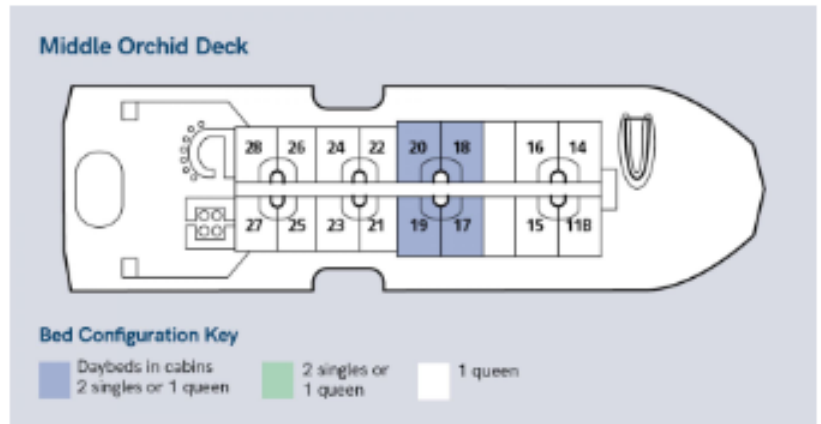

The M.V. Fiji Princess

OUR SHIP
The M.V. Fiji Princess Experience

Twin or Double Cabin options

Double cabin

Twin cabin

The Orchid Decks

The Orchid Decks are situated over two levels and the cabins are approximately 13 sqm (142 sq ft) in size.

Upper Orchid deck:

The Upper Orchid deck has 12 cabins; 9 cabins with queen beds and 3 cabins with either queen or twin single beds.

Middle Orchid deck:

The Middle Orchid deck has 16 cabins; 12 cabins with queen beds and 4 cabins with either queen or twin single beds.

The Hibiscus Deck

The Hibiscus deck has 4 cabins, averaging 11sqm (117sq ft); 2 cabins with queen beds and 2 cabins with either queen or twin single beds.