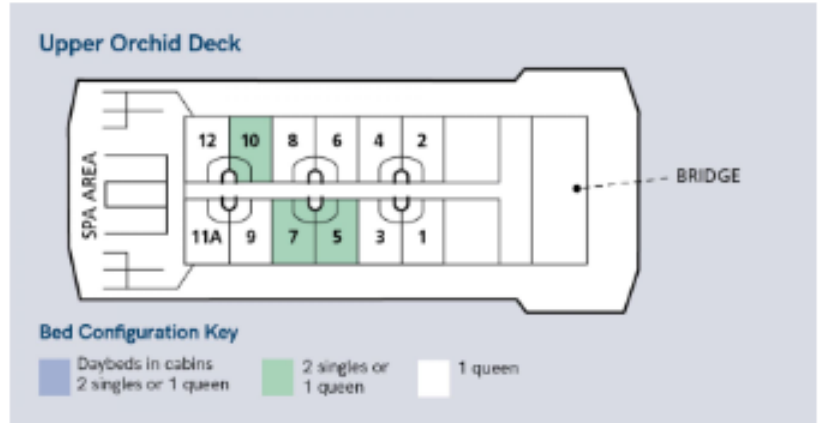

The M.V. Fiji Princess

OUR SHIP
The M.V. Fiji Princess Experience

Twin or Double Cabin options

Double cabin

Twin cabin

The Orchid Decks

The Orchid Decks are situated over two levels and the cabins are approximately 13 sqm (142 sq ft) in size.

Upper Orchid deck:

The Upper Orchid deck has 12 cabins; 9 cabins with queen beds and 3 cabins with either queen or twin single beds.

Middle Orchid deck:

The Middle Orchid deck has 16 cabins; 12 cabins with queen beds and 4 cabins with either queen or twin single beds.

The Hibiscus Deck

The Hibiscus deck has 4 cabins, averaging 11sqm (117sq ft); 2 cabins with queen beds and 2 cabins with either queen or twin single beds.