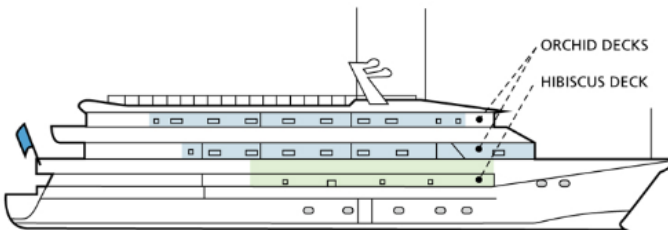

The M.V. Fiji Princess

OUR SHIP
The M.V. Fiji Princess Experience

Twin or Double Cabin options

Double cabin

Twin cabin

The Orchid Decks

The Orchid Decks are situated over two levels and the cabins are approximately 13 sqm (142 sq ft) in size.

Upper Orchid deck:

The Upper Orchid deck has 12 cabins; 9 cabins with queen beds and 3 cabins with either queen or twin single beds.

Middle Orchid deck:

The Middle Orchid deck has 16 cabins; 12 cabins with queen beds and 4 cabins with either queen or twin single beds.

The Hibiscus Deck

The Hibiscus deck has 4 cabins, averaging 11sqm (117sq ft); 2 cabins with queen beds and 2 cabins with either queen or twin single beds.